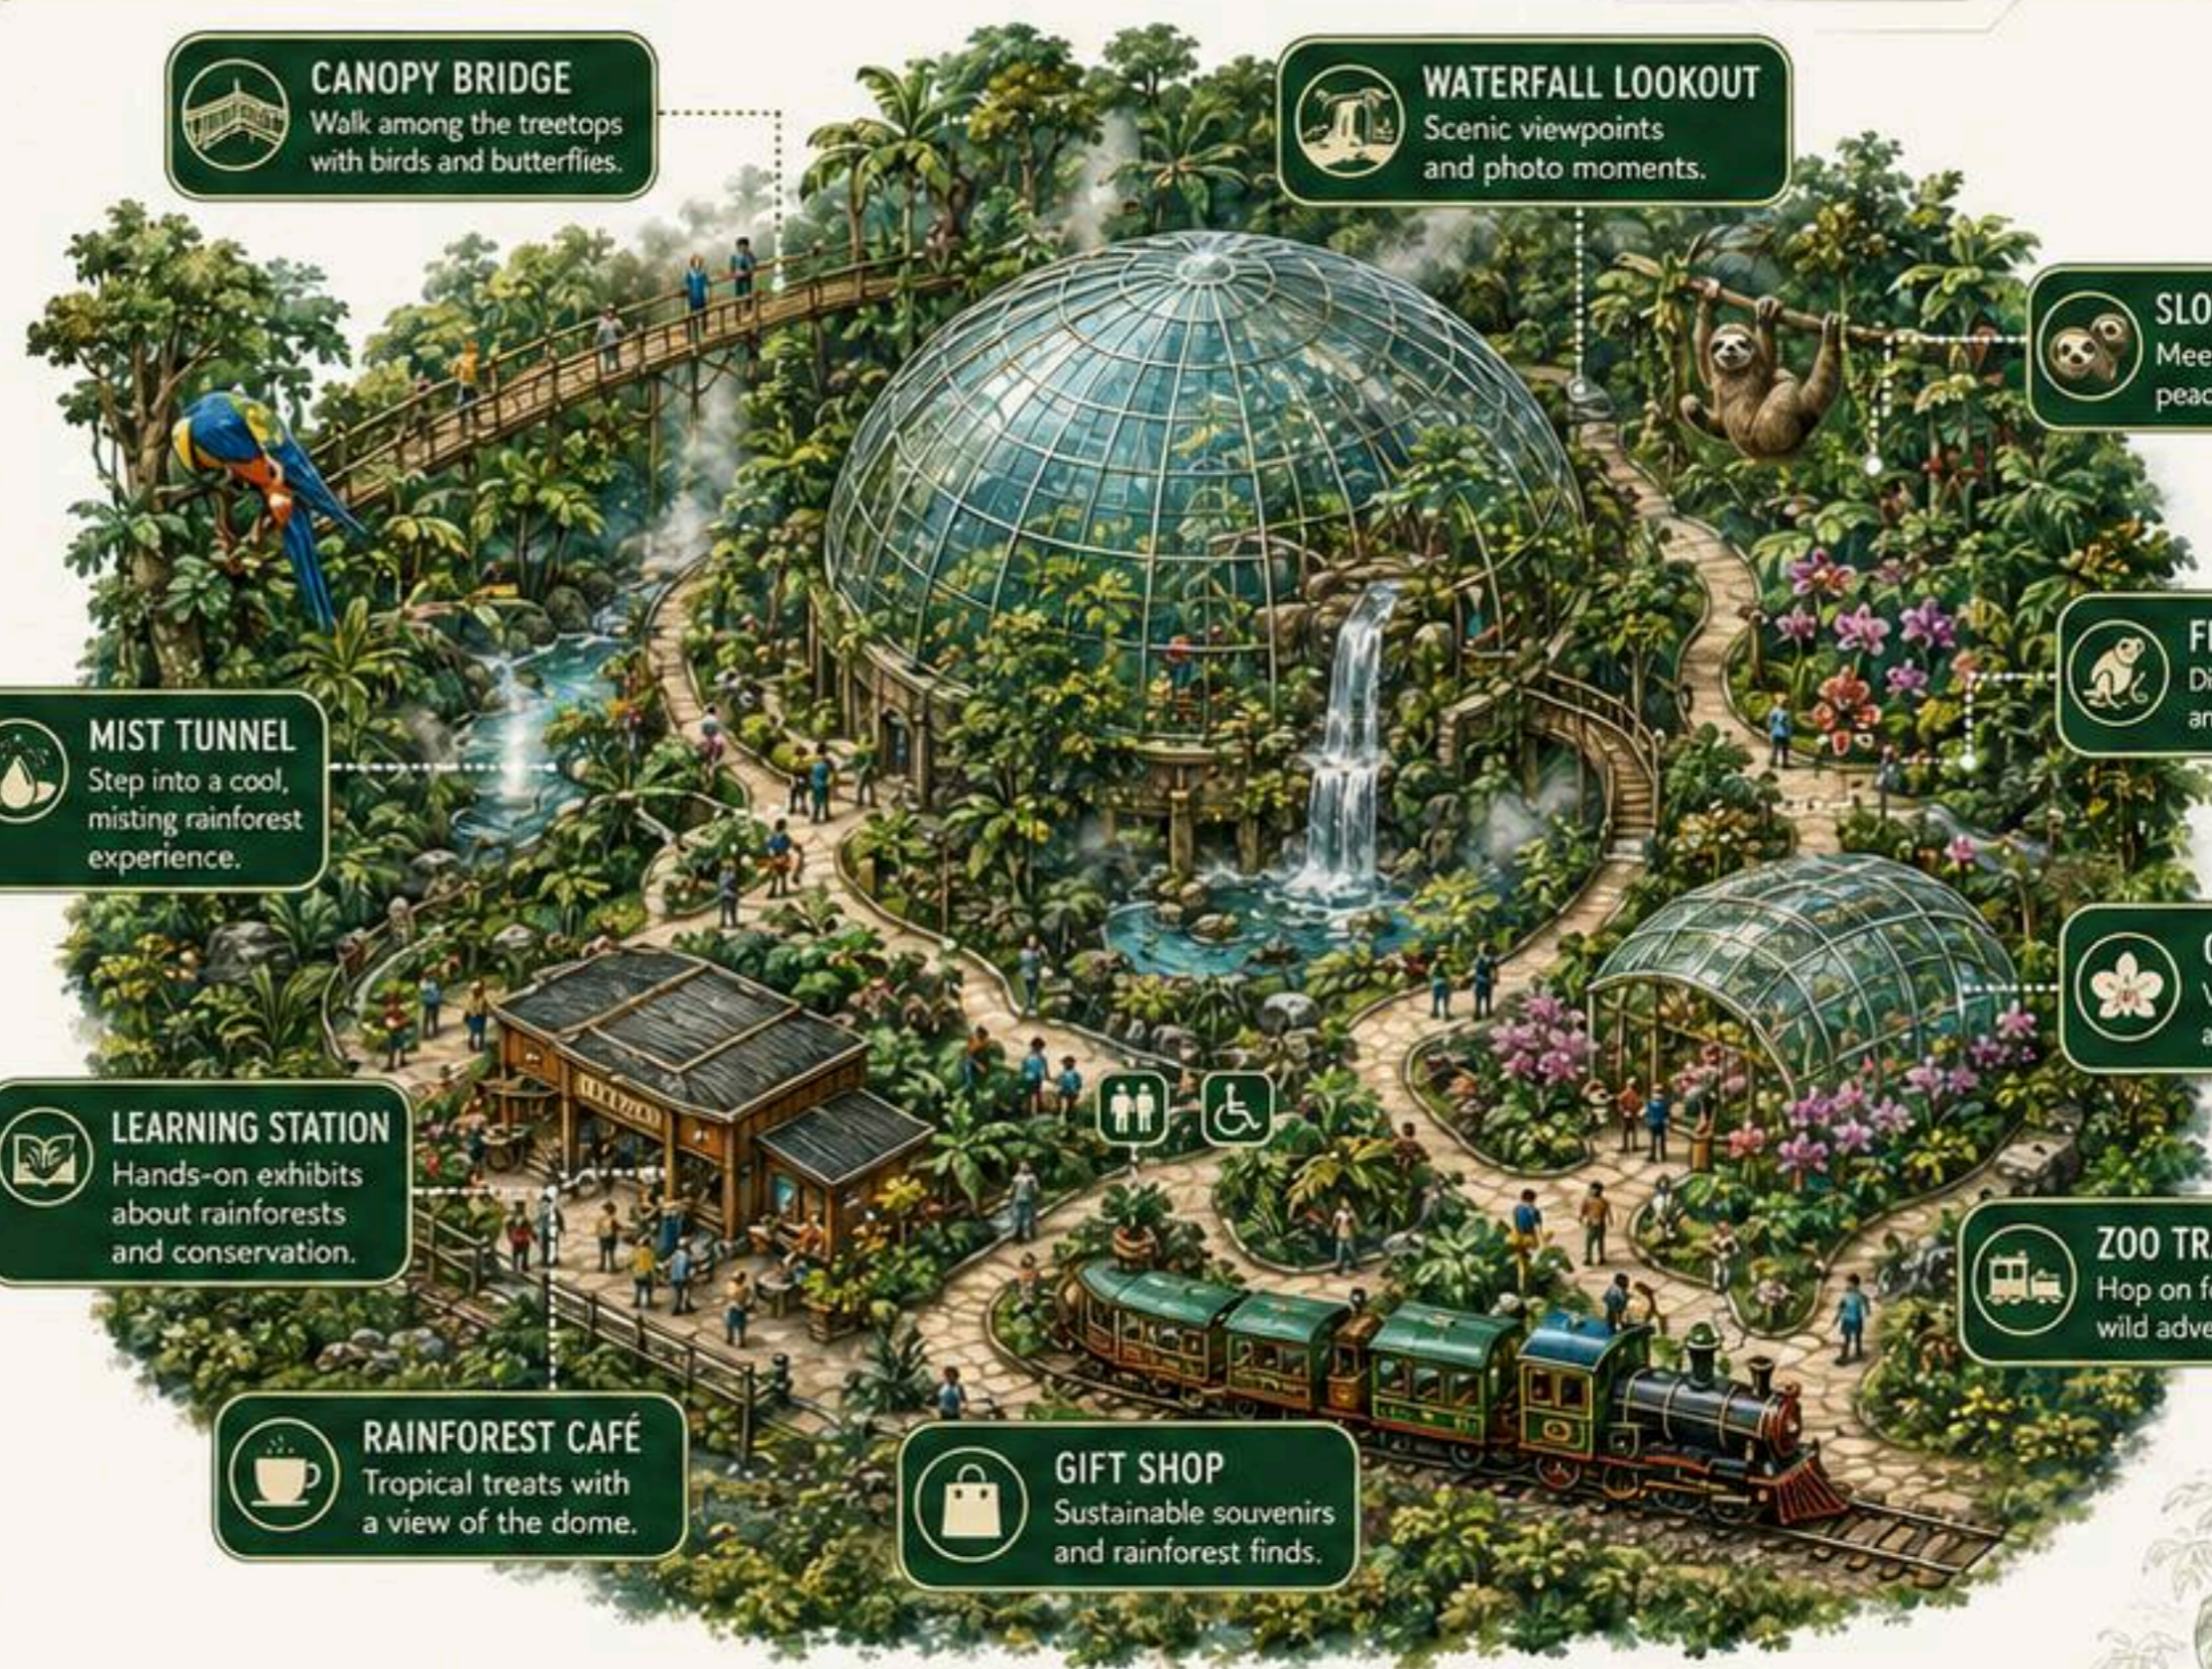

FAMILY FAVORITE
Engaging for all ages to enjoy.

MIST TUNNEL
Step into a cool, misting rainforest experience.

LEARNING STATION
Hands-on exhibits about rainforests and conservation.

RAINFOREST CAFÉ
Tropical treats with a view of the dome.

CANOPY BRIDGE
Walk among the treetops with birds and butterflies.

WATERFALL LOOKOUT
Scenic viewpoints and photo moments.

SLOTH SANCTUARY
Meet our sloths in a peaceful treetop habitat.

FROG HOUSE
Discover colorful frogs and rainforest reptiles.

ORCHID COURT
Vibrant blooms in a tropical conservatory.

ZOO TRAIN STOP
Hop on for your next wild adventure!

GIFT SHOP
Sustainable souvenirs and rainforest finds.

GRAND WILDLIFE ZOO
CONSERVE • INSPIRE • CONNECT

UNDERWATER TUNNEL
Walk beneath the waves surrounded by sharks, rays and sea turtles.

TOUCH POOL
Gently explore starfish, sea cucumbers and shells up close.

MARINE LAB
See science in action and learn how we protect our oceans.