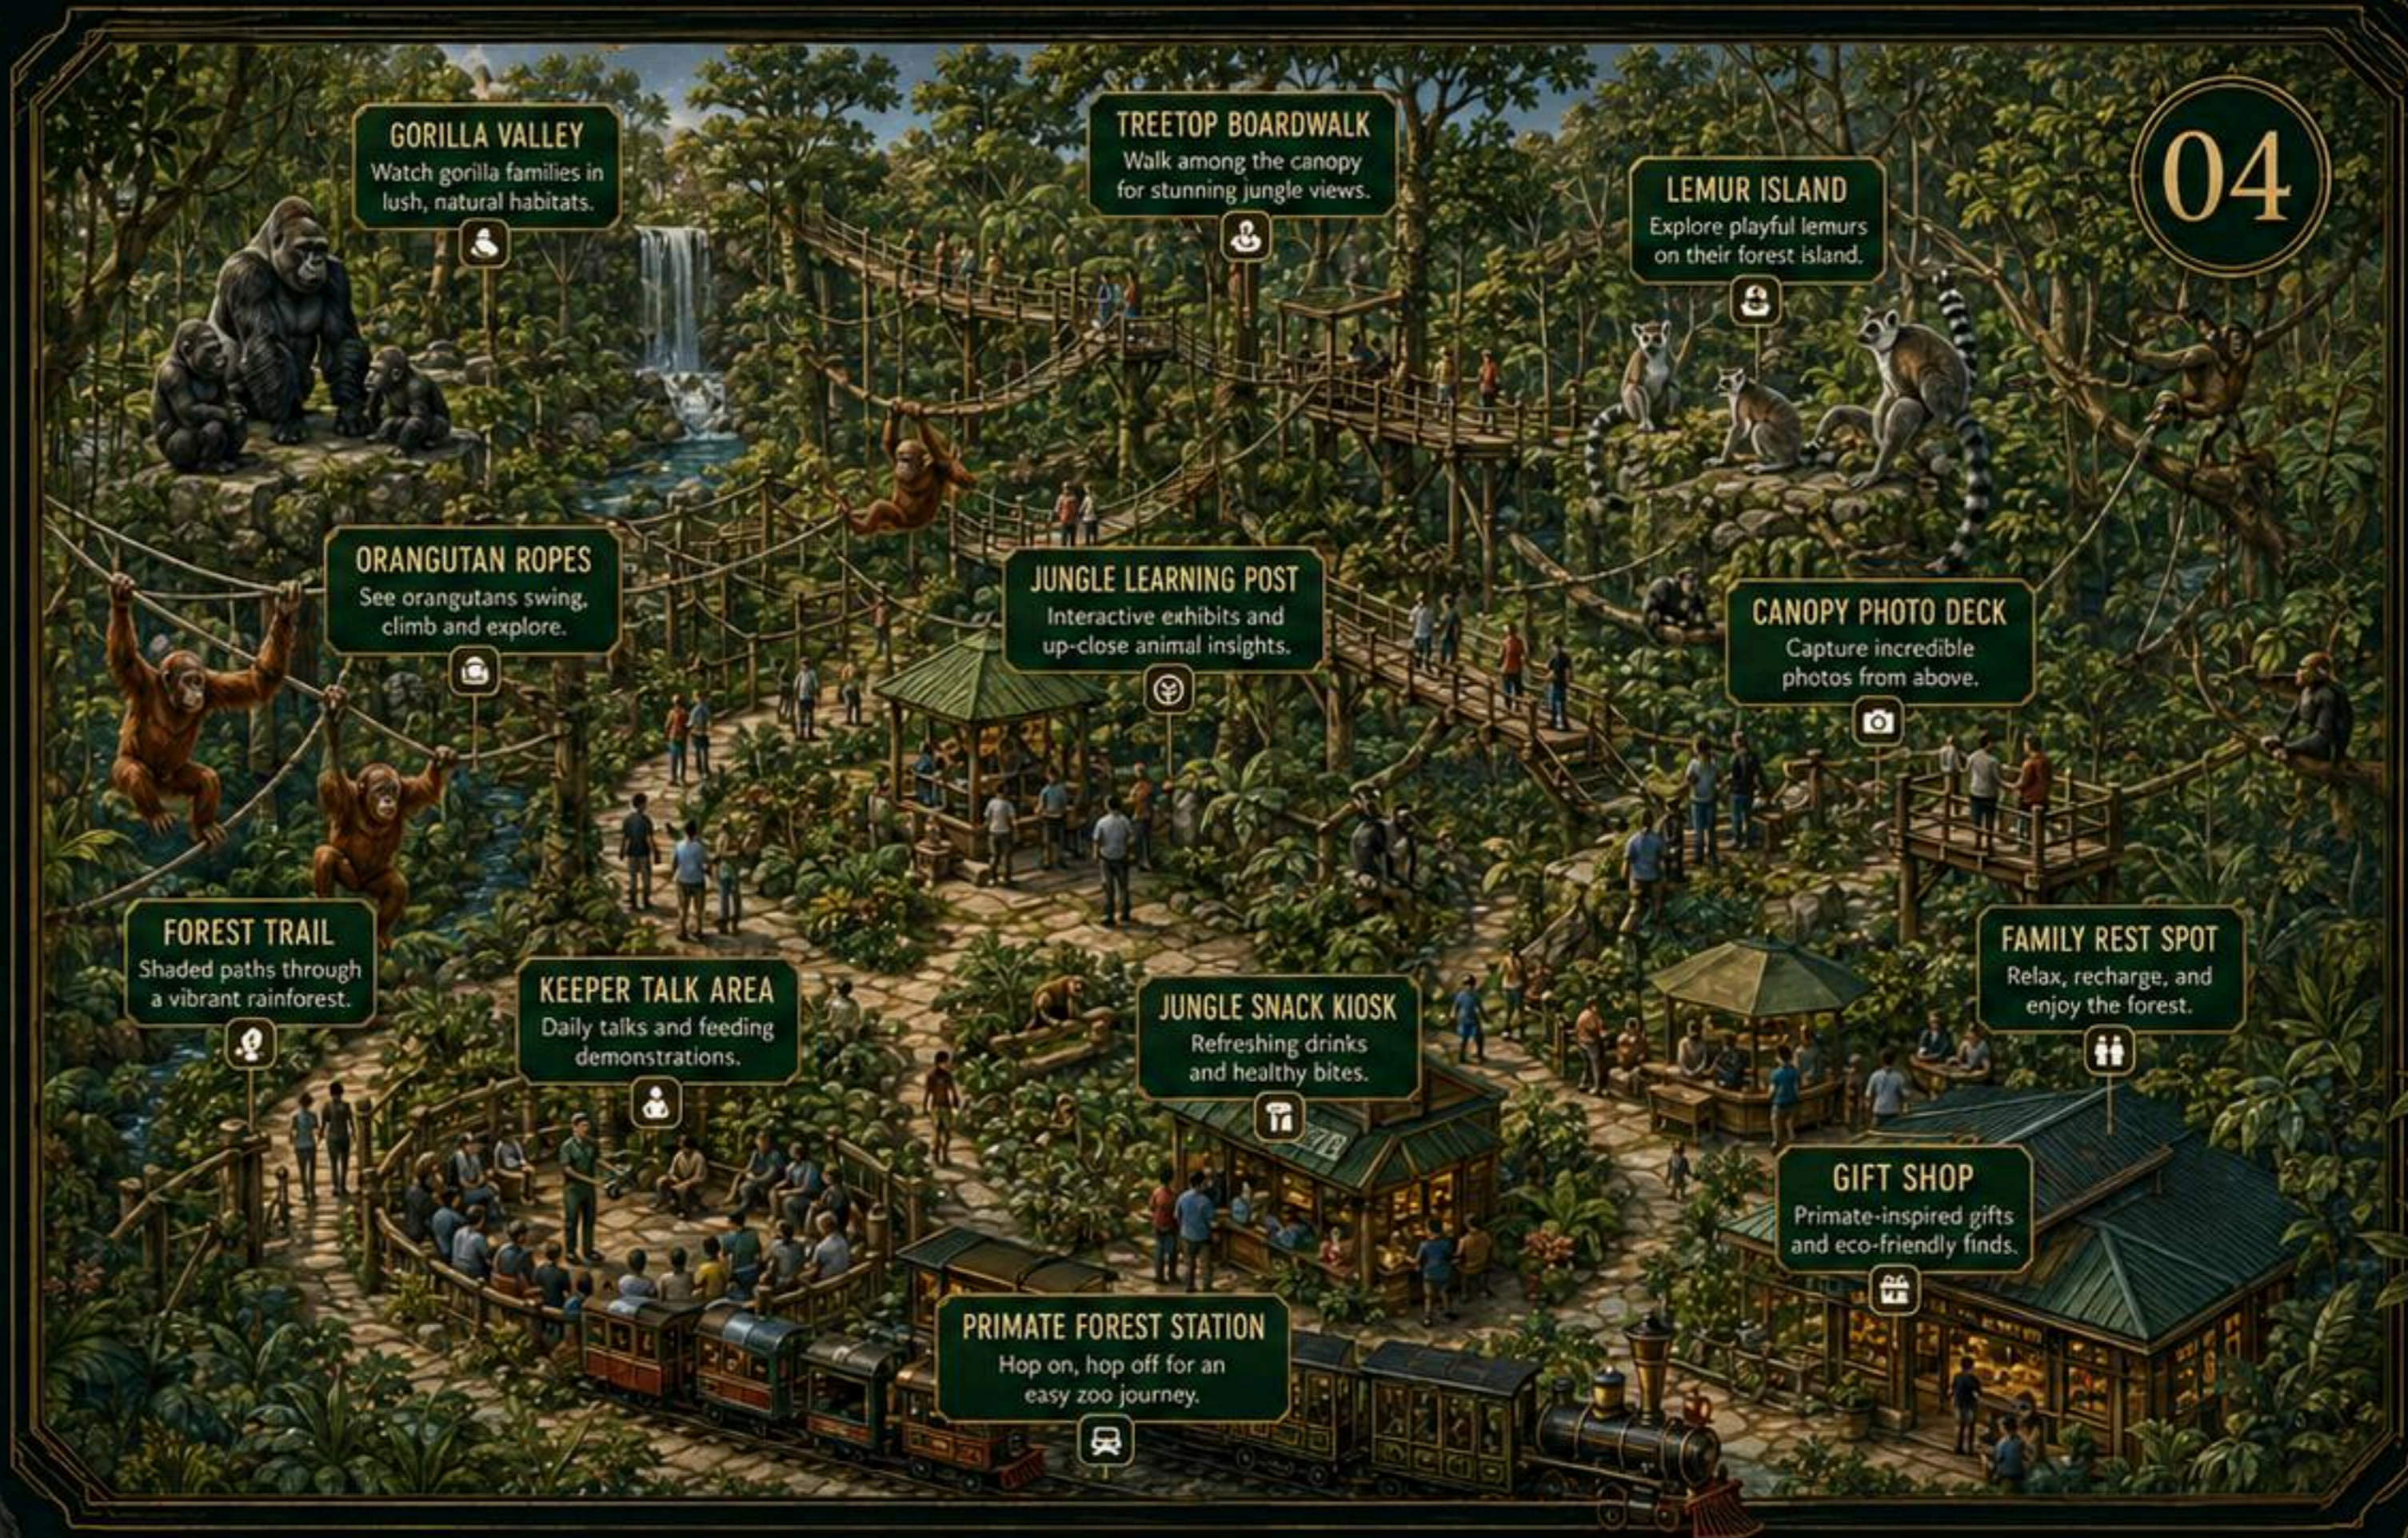

ZONE 04 — PRIMATE FOREST

A lush rainforest realm where intelligence, connection and curiosity thrive.

SIGNATURE SPECIES

Gorillas, orangutans, chimpanzees, lemurs, and diverse monkeys.

GUEST EXPERIENCE

Treetop paths, immersive habitats, keeper talks, and family amenities.

ROLE IN THE ZOO

Inspiring empathy, strengthening conservation action, and connecting people to our closest relatives.

04

GORILLA VALLEY
Watch gorilla families in lush, natural habitats.

TREETOP BOARDWALK
Walk among the canopy for stunning jungle views.

LEMUR ISLAND
Explore playful lemurs on their forest island.

ORANGUTAN ROPES
See orangutans swing, climb and explore.

JUNGLE LEARNING POST
Interactive exhibits and up-close animal insights.

CANOPY PHOTO DECK
Capture incredible photos from above.