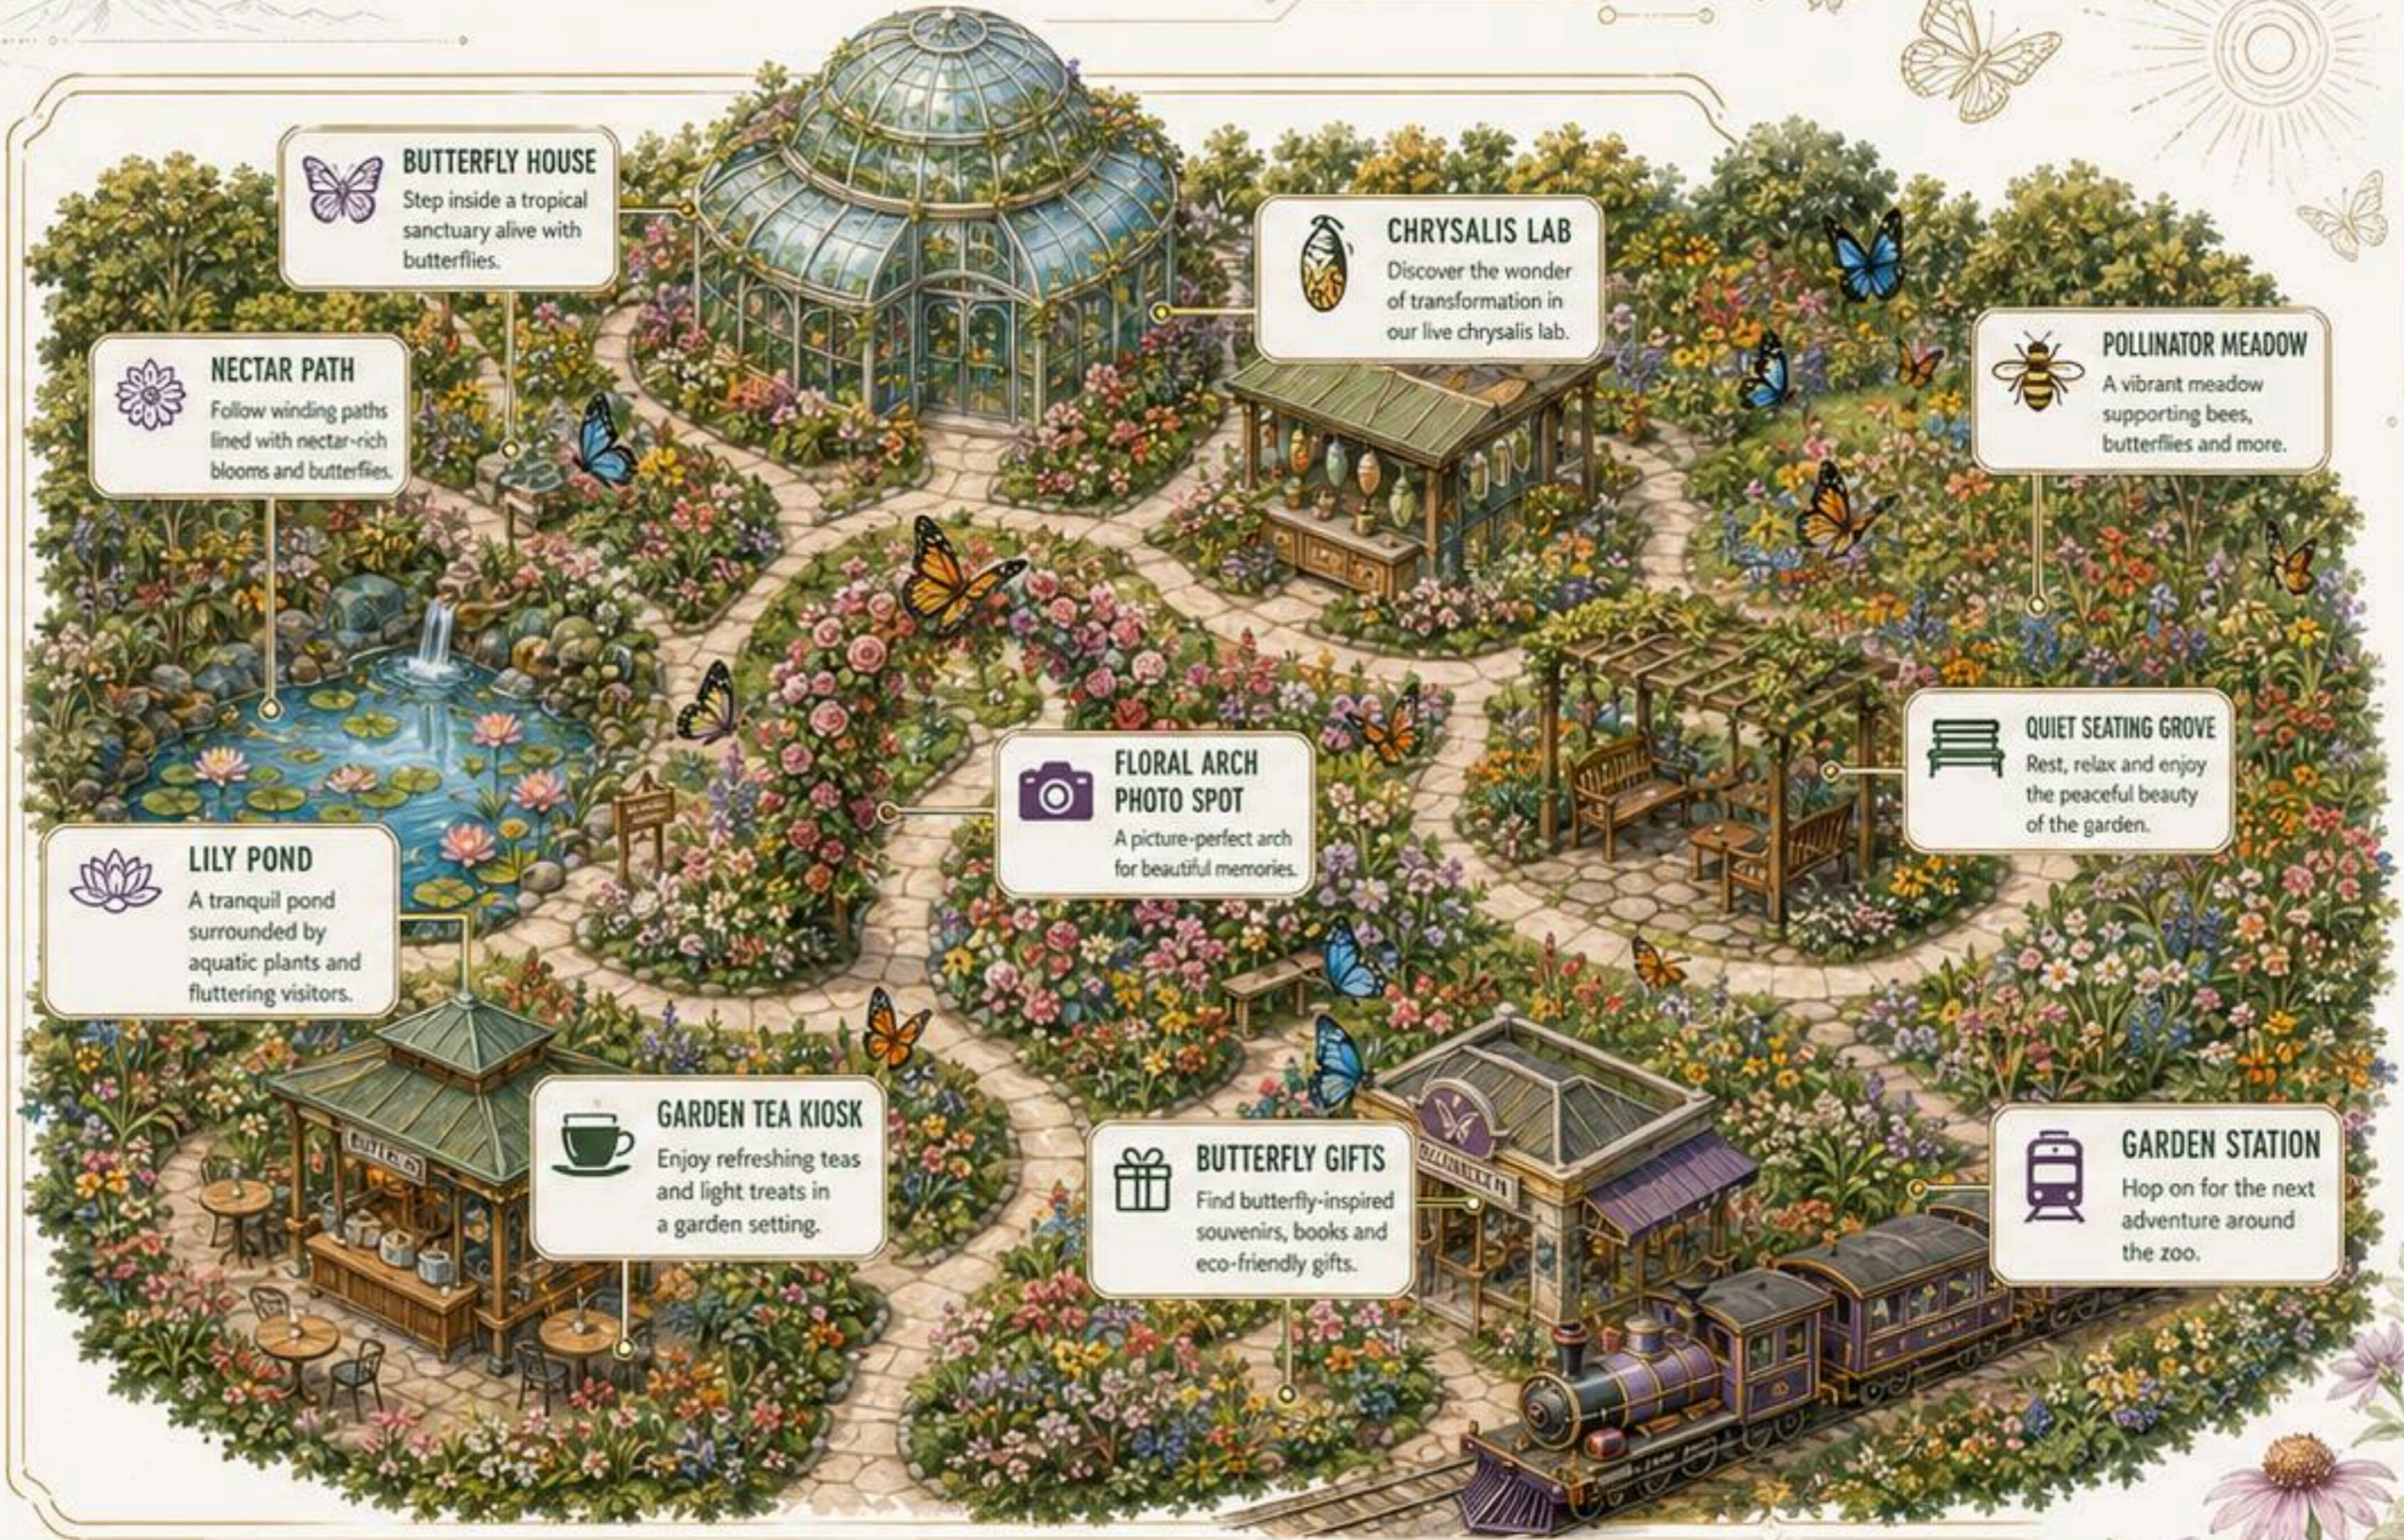

ROLE IN THE ZOO

a restorative zone that adds elegance and pacing to the journey

BLOOM • REFRESH • CELEBRATE

ZONE 12 MAP

ZONE 13 — BUTTERFLY GARDEN

*A delicate, colorful sanctuary
for pollinators, flowers and gentle discovery*

SIGNATURE CHARACTER
butterflies, pollinators,
floral pathways, chrysalis displays

GUEST EXPERIENCE
walk-through garden, colorful
photo moments, quiet strolling,
family discovery

ROLE IN THE ZOO
a peaceful transition zone that
adds beauty and educational value

BUTTERFLY HOUSE
Step inside a tropical
sanctuary alive with
butterflies.

NECTAR PATH
Follow winding paths
lined with nectar-rich
blooms and butterflies.

LILY POND
A tranquil pond
surrounded by
aquatic plants and
fluttering visitors.

GARDEN STATION
Hop on for the next
adventure around
the zoo.

Zone 14 — Aviary

A colorful free-flight habitat

SIGNATURE SPECIES
parrots, toucans and
diverse birdlife

GUEST EXPERIENCE
walk-through aviary, domed
views, sound and movement
all around