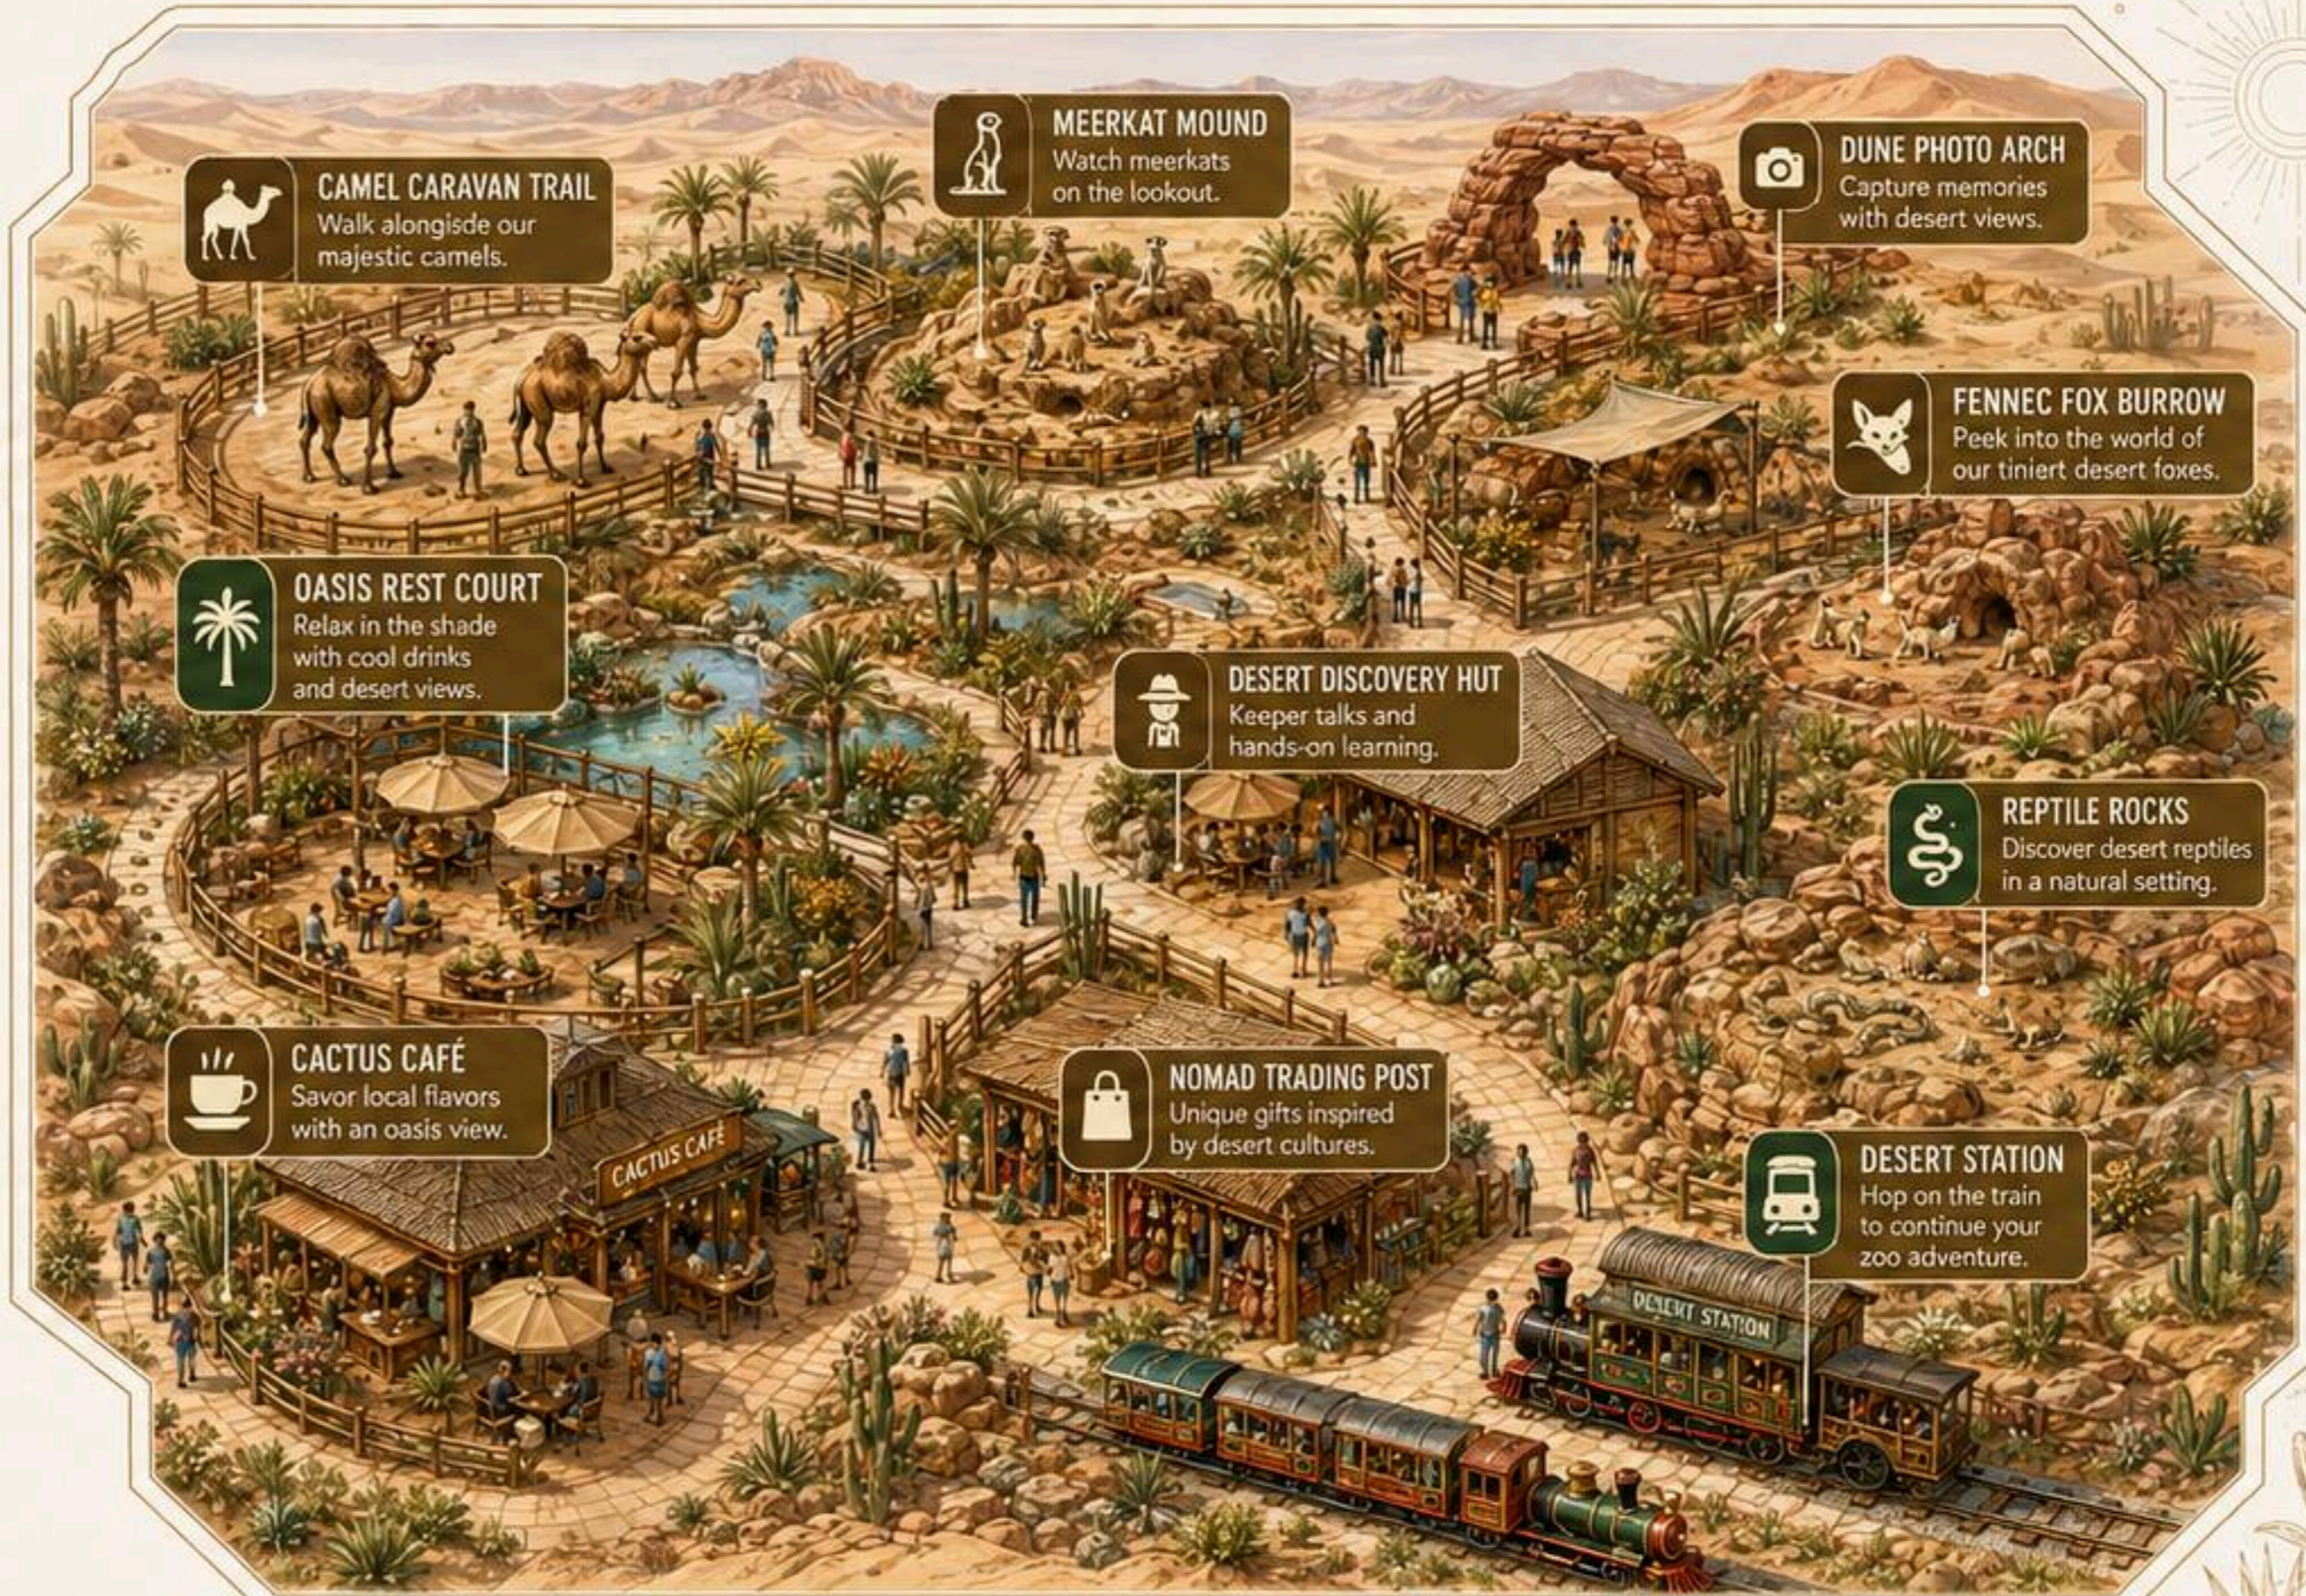

GRAND WILDLIFE ZOO
CONSERVE • EDUCATE • INSPIRE

ZONE 11 – DESERT TRAILS

*A sun-baked journey through
dunes, canyons and resilient desert life*

SIGNATURE SPECIES

camels, fennec foxes, meerkats,
addax, desert reptiles

GUEST EXPERIENCE

winding shade structures,
oasis stops, keeper talks,
scenic rock paths

ROLE IN THE ZOO

adds variety and a strong
geographic transition
between zones

ROAM

Wander scenic desert paths and discover
wildlife built for survival.

DISCOVER

Uncover unique adaptations and cultural
stories in an immersive setting.

ADAPT

Inspiring respect for desert life
and the need to protect it.