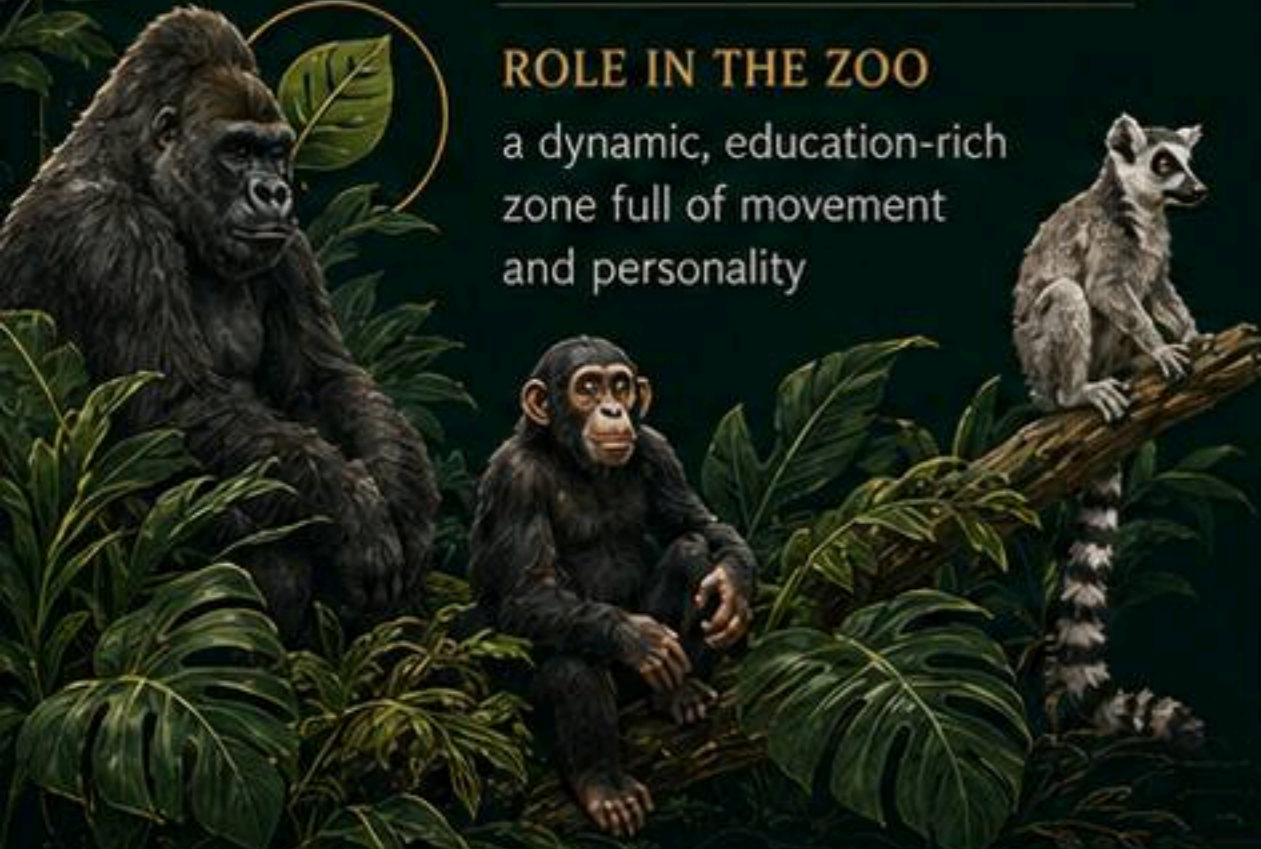

ROAR PHOTO POINT

Iconic photo spot
with canyon backdrop
and roaring effect!

CHEETAH RUN

Experience the speed
and agility of the world's
fastest land animal.

CANYON TRAIL

Winding paths reveal
hidden vantage points
and natural wonders.

ZONE 04 — PRIMATE FOREST

A lush forest world filled with social, intelligent, active animals

SIGNATURE SPECIES

gorillas, orangutans, chimpanzees, lemurs

GUEST EXPERIENCE

treetop boardwalks, playful habitats, family discovery moments

ROLE IN THE ZOO

a dynamic, education-rich zone full of movement and personality

GORILLA GROVE

Peaceful family groups in a natural forest habitat.

ORANGUTAN CANOPY

Watch orangutans swing, climb and explore the treetops.